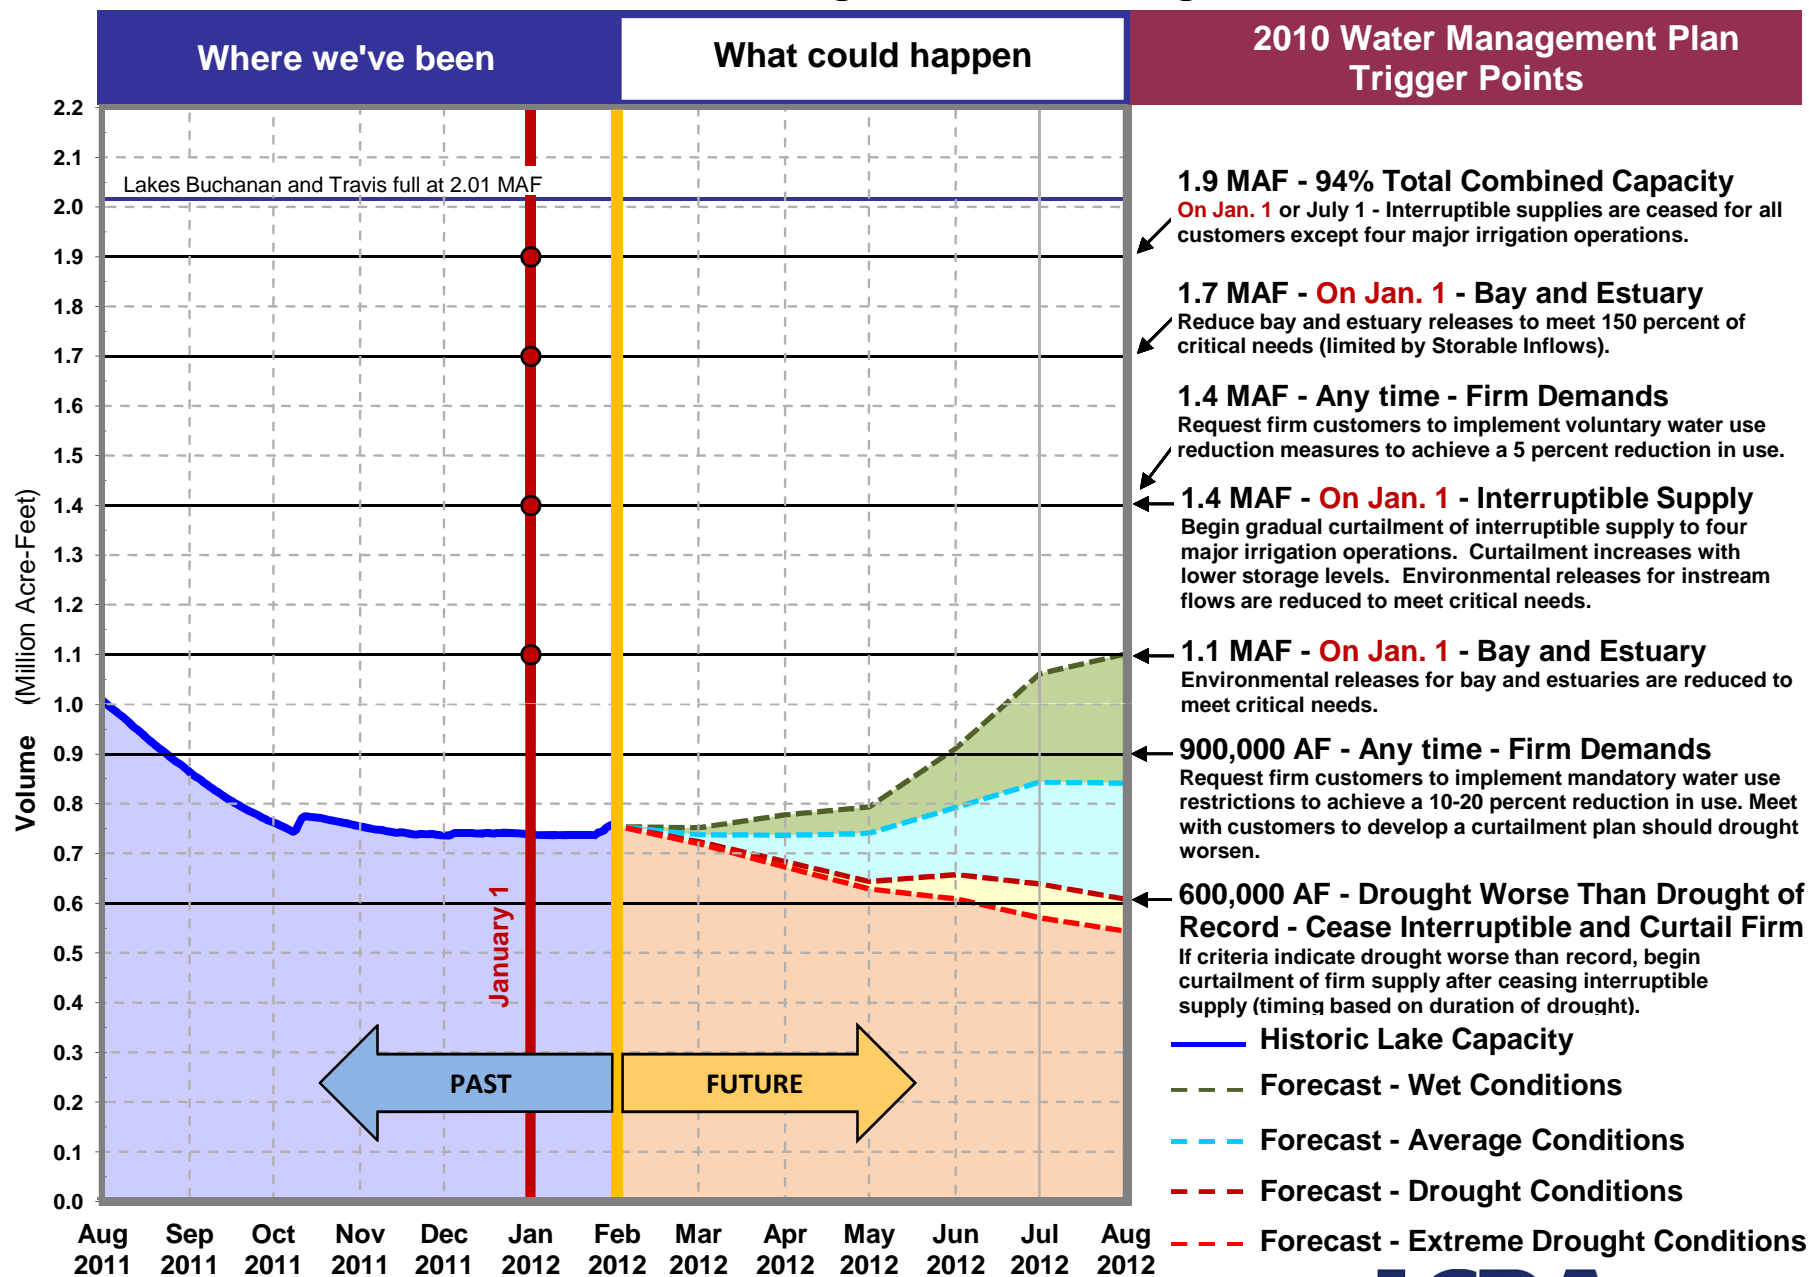

Highland Lakes Storage

Note: MAF equals One Million Acre-Feet
One Acre-Foot (AF) equals 325,851 gallons.

Date: February 1, 2012